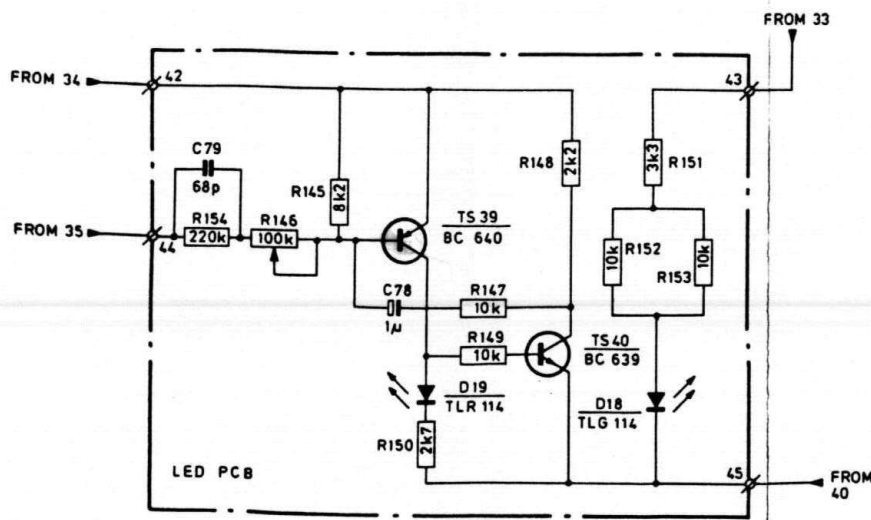

Service Manual

LBD 8127/14 LBD 8128/14

LBD 8107/14 LBD 8108/14

Mixing and Power amplifiers

4822 733 24119

MAY 84

PHILIPS

EVE 6091

EVE 6090

DC VOLTAGES MEASURED WITH METER 40 KΩ/V
UNLOADED OUTPUT VOLUME CONTROLS AT MINIMUM.

LBD 8128/14

LBD 8107/14
60 W BOOSTER

LBD 8108/14
120 WATT BOOSTER

EVE 6179

AUDIO MIXER

DC VOLTAGES MEASURED
WITH METER 40 KΩ/V
R74 - R78 MINIMUM

TO BU6/1-4
(TAPE OUT)

BU1/5
(PRIORITY SWITCHING)

BU1/4

(SUPPLY FROM)
OUTPUT PCB

(FROM OUTPUT PCB)