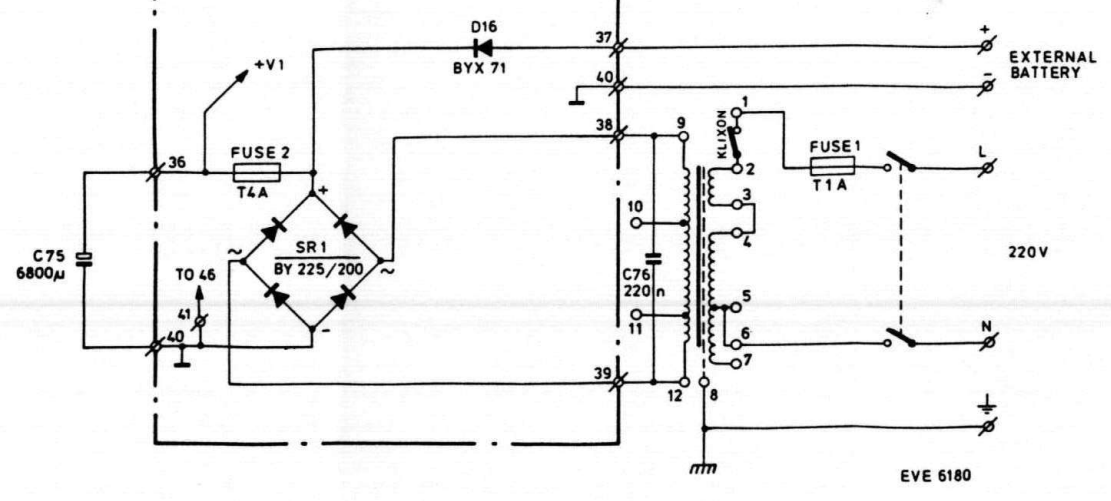

EVE 6090

DC VOLTAGES MEASURED WITH METER 40 KΩ/V
UNLOADED OUTPUT VOLUME CONTROLS AT MINIMUM.

LBD 8128/14

LBD 8107/14
60 W BOOSTER

LBD 8108/14
120 WATT BOOSTER

EVE 6179

AUDIO MIXER

DC VOLTAGES MEASURED
WITH METER 40 KΩ/V
R74 - R78 MINIMUM

TO BU6/1-4
(TAPE OUT)

BU1/5
(PRIORITY SWITCHING)

BU1/4

(SUPPLY FROM)
OUTPUT PCB

(FROM OUTPUT PCB)