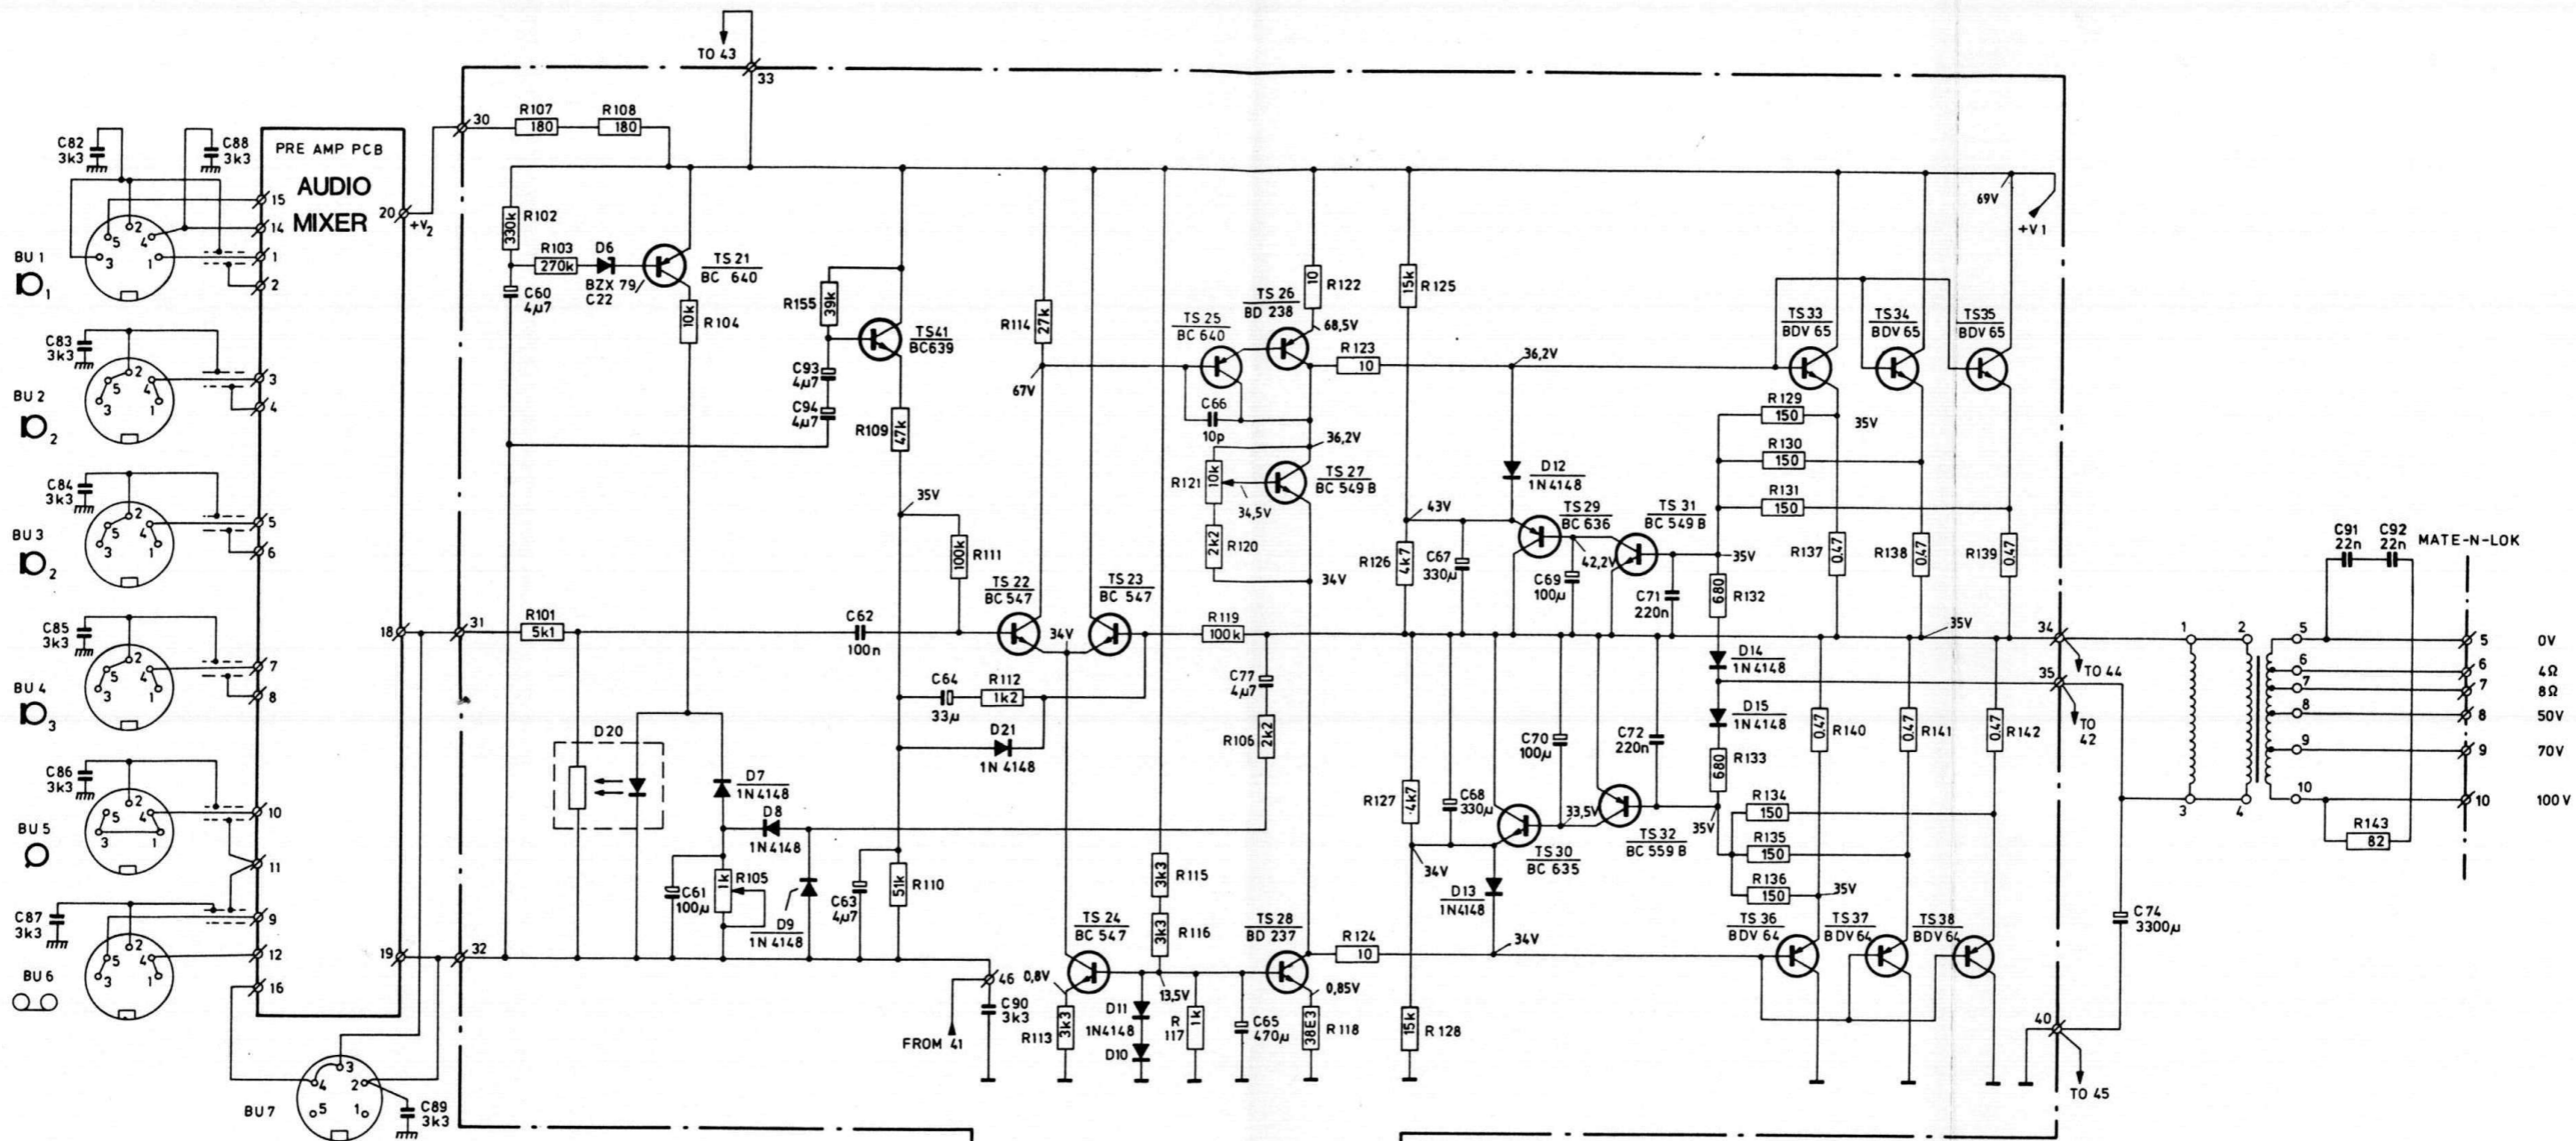

EVE 6090

DC VOLTAGES MEASURED WITH METER 40 KΩ/V
UNLOADED OUTPUT VOLUME CONTROLS AT MINIMUM.

LBD 8128/14

LBD 8107/14
60 W BOOSTER

LBD 8108/14
120 WATT BOOSTER

EVE 6179

AUDIO MIXER

DC VOLTAGES MEASURED
WITH METER 40 KΩ/V
R74 - R78 MINIMUM

TO BU6/1-4
(TAPE OUT)

BU1/5
(PRIORITY SWITCHING)

BU1/4

(SUPPLY FROM)
OUTPUT PCB

(FROM OUTPUT PCB)