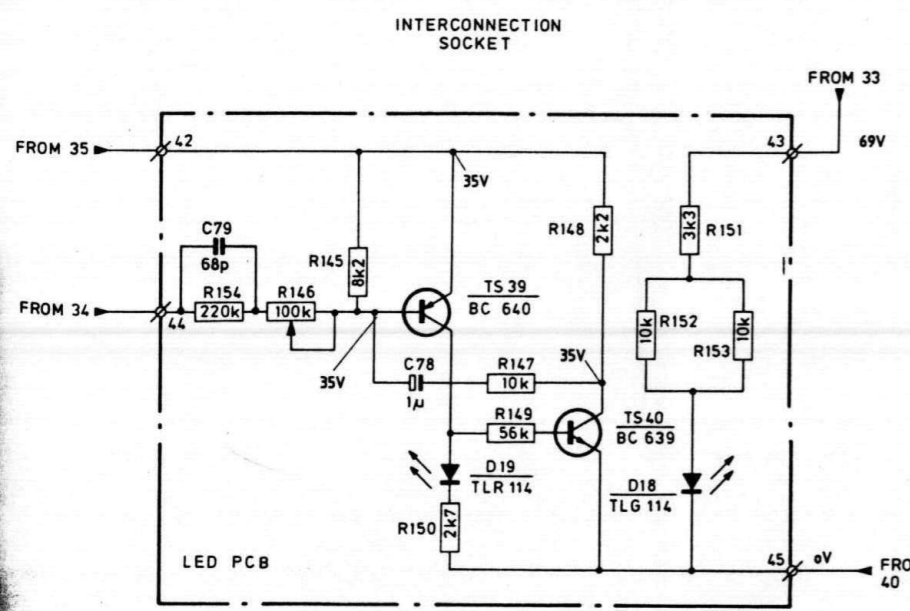

Service Manual

LBD 8127/14 LBD 8128/14

LBD 8107/14 LBD 8108/14

Mixing and Power amplifiers

4822 733 24119

MAY 84

PHILIPS

EVE 6091

EVE 6090

DC VOLTAGES MEASURED WITH METER 40 KΩ/V
UNLOADED OUTPUT VOLUME CONTROLS AT MINIMUM.

LBD 8128/14

LBD 8107/14
60 W BOOSTER

LBD 8108/14
120 WATT BOOSTER

EVE 6179

AUDIO MIXER

DC VOLTAGES MEASURED
WITH METER 40 KΩ/V
R74 - R78 MINIMUM

TO BU6/1-4
(TAPE OUT)

BU1/5
(PRIORITY SWITCHING)

BU1/4

(SUPPLY FROM)
OUTPUT PCB

(FROM OUTPUT PCB)