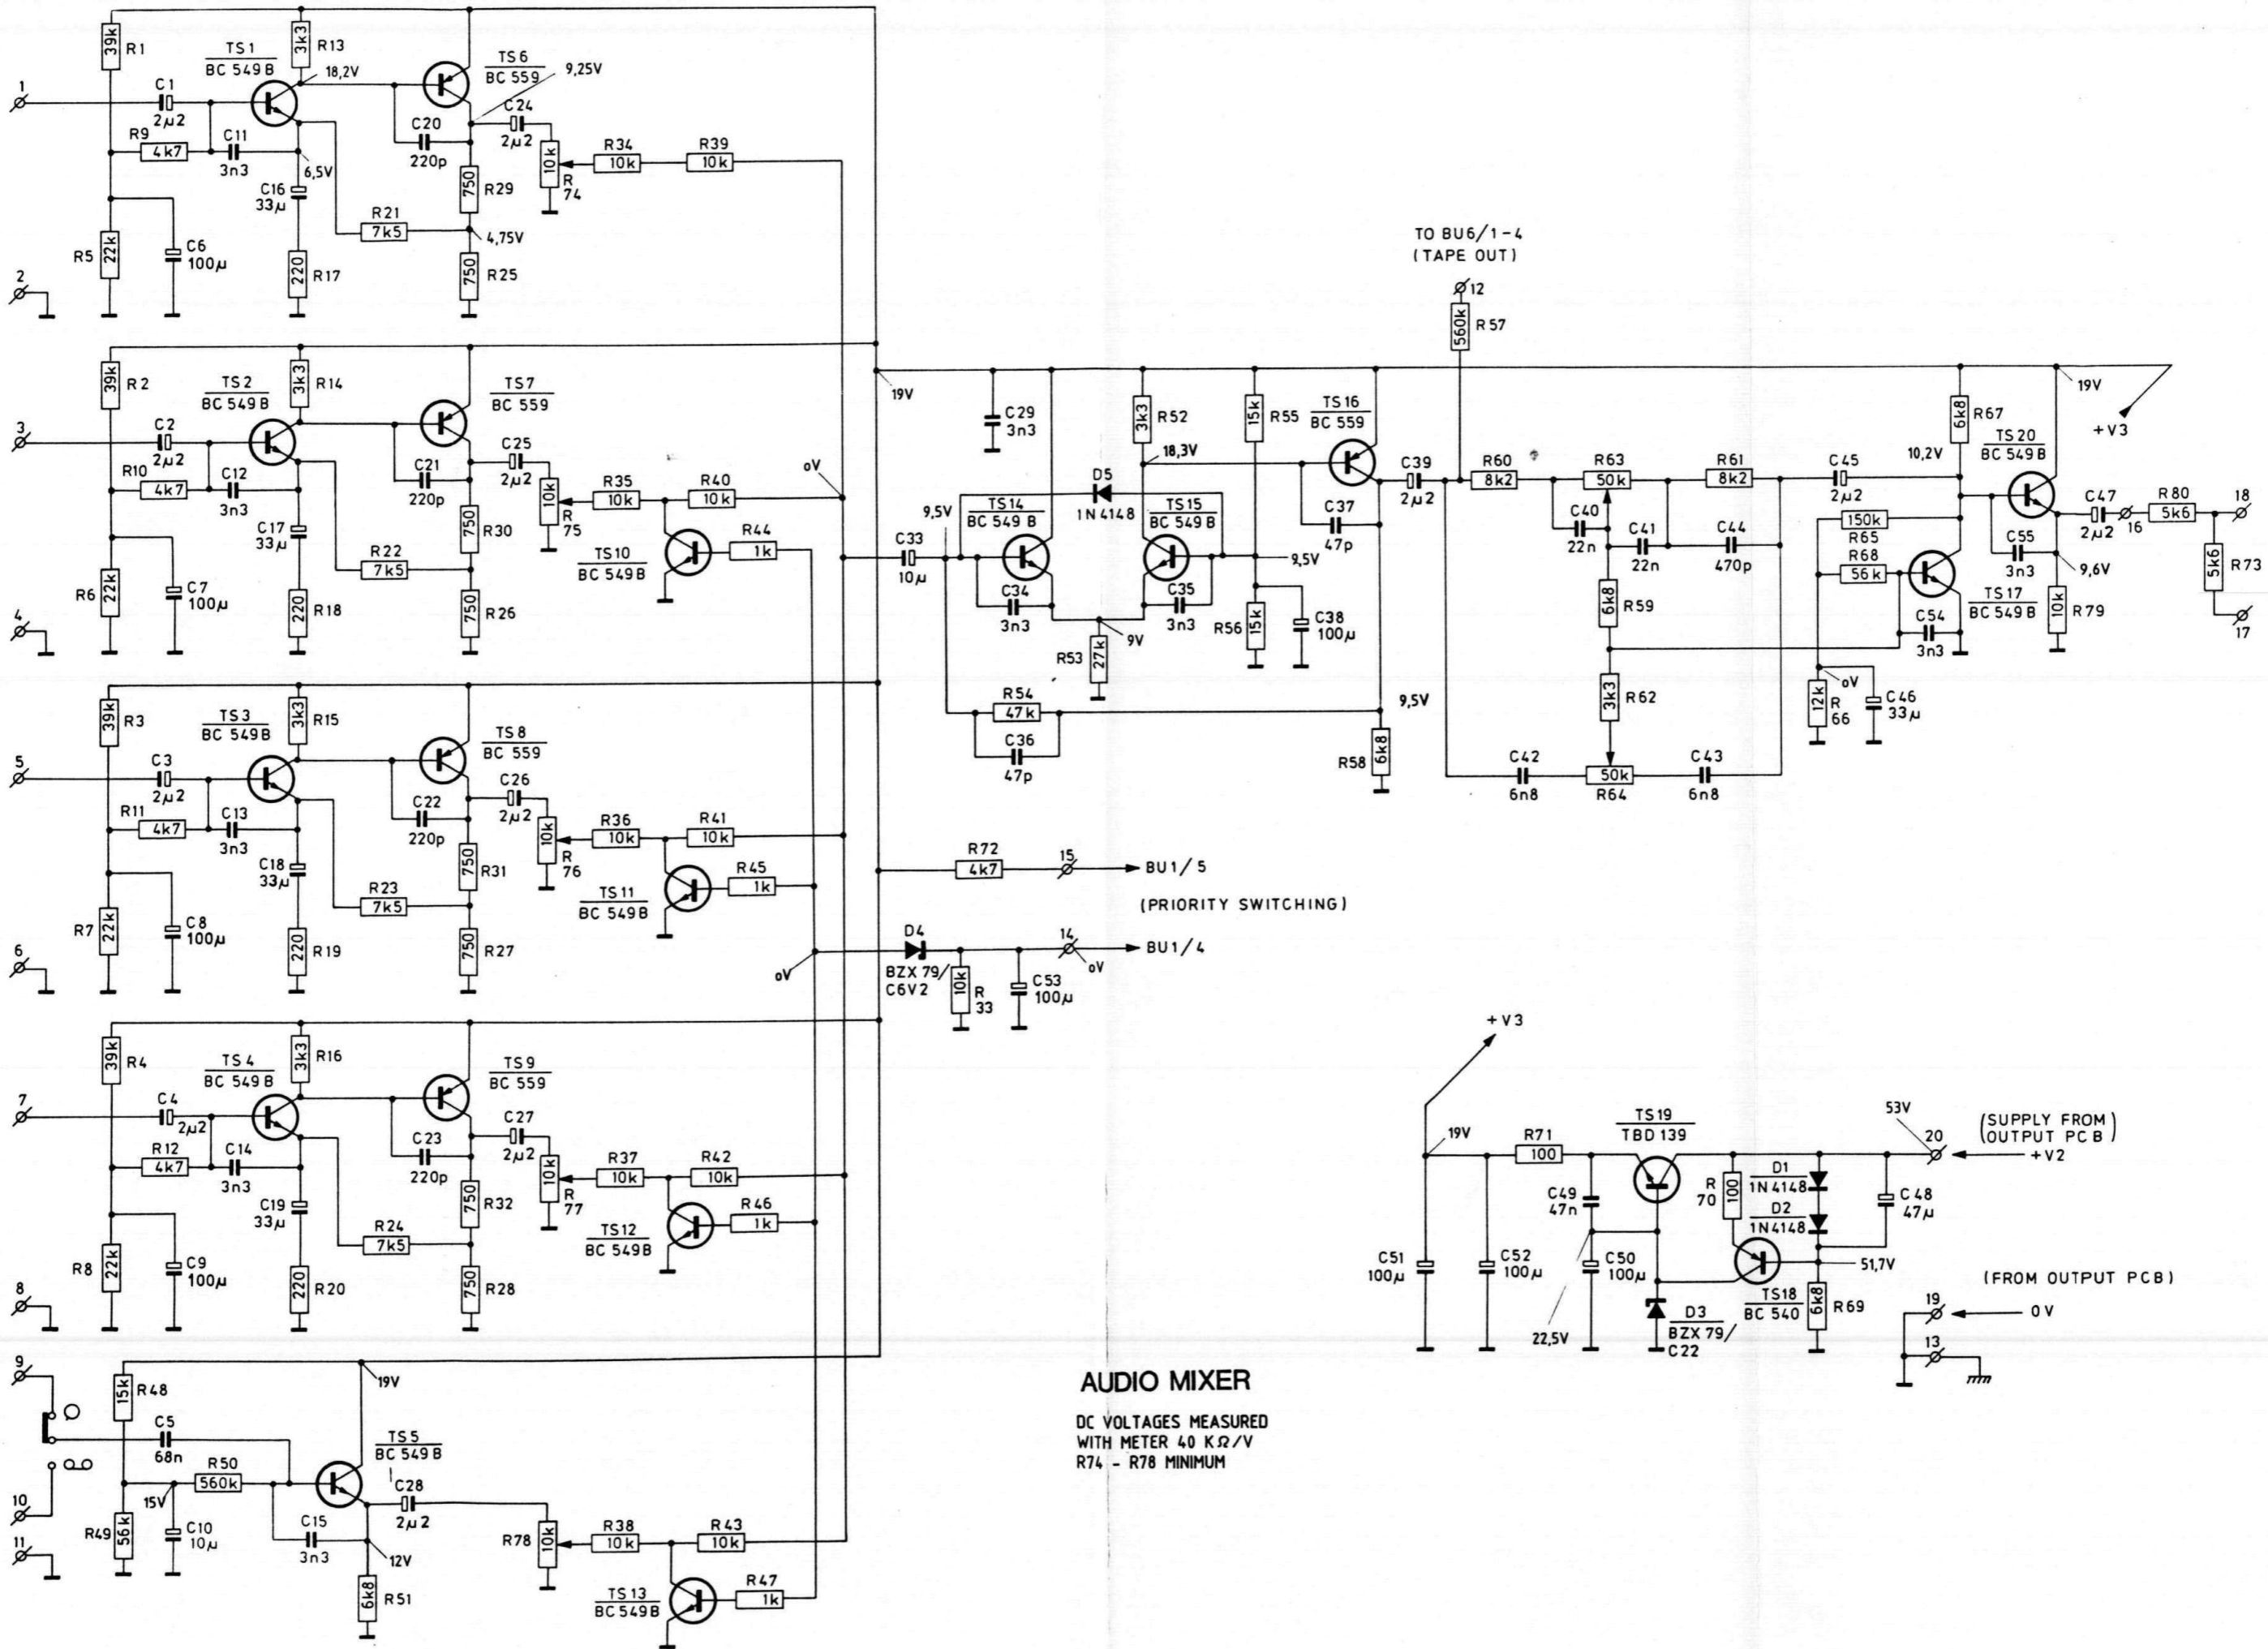

EVE 6090

DC VOLTAGES MEASURED WITH METER 40 KΩ/V
UNLOADED OUTPUT VOLUME CONTROLS AT MINIMUM.

LBD 8128/14

LBD 8107/14
60 W BOOSTER

LBD 8108/14
120 WATT BOOSTER

EVE 6179

AUDIO MIXER

DC VOLTAGES MEASURED
WITH METER 40 KΩ/V
R74 - R78 MINIMUM

TO BU6/1-4
(TAPE OUT)

BU1/5
(PRIORITY SWITCHING)

BU1/4

(SUPPLY FROM)
OUTPUT PCB

(FROM OUTPUT PCB)