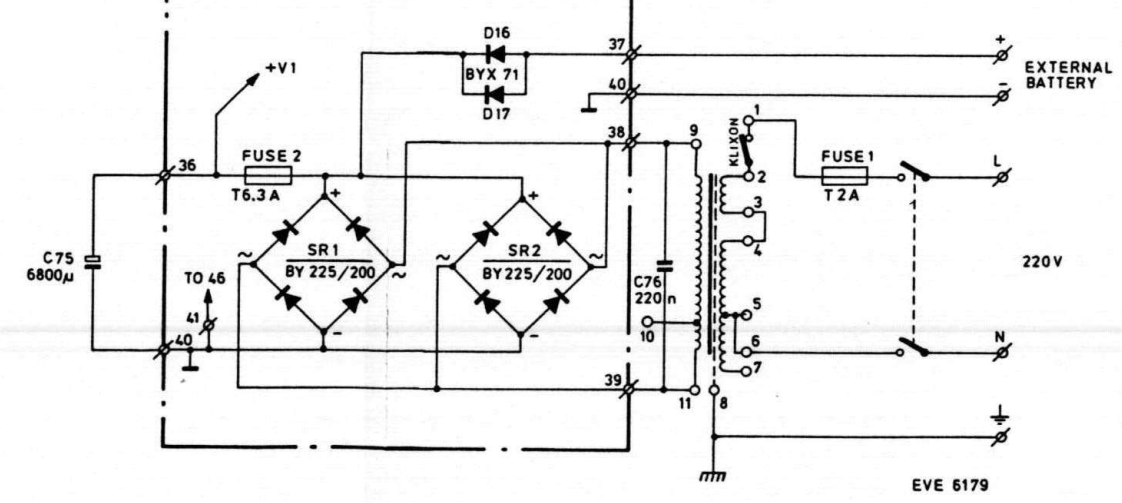

EVE 6090

DC VOLTAGES MEASURED WITH METER 40 KΩ/V
UNLOADED OUTPUT VOLUME CONTROLS AT MINIMUM.

LBD 8128/14

LBD 8107/14
60 W BOOSTER

LBD 8108/14
120 WATT BOOSTER

EVE 6179

AUDIO MIXER

DC VOLTAGES MEASURED
WITH METER 40 KΩ/V
R74 - R78 MINIMUM

TO BU6/1-4
(TAPE OUT)

BU1/5
(PRIORITY SWITCHING)

BU1/4

(SUPPLY FROM)
OUTPUT PCB

(FROM OUTPUT PCB)