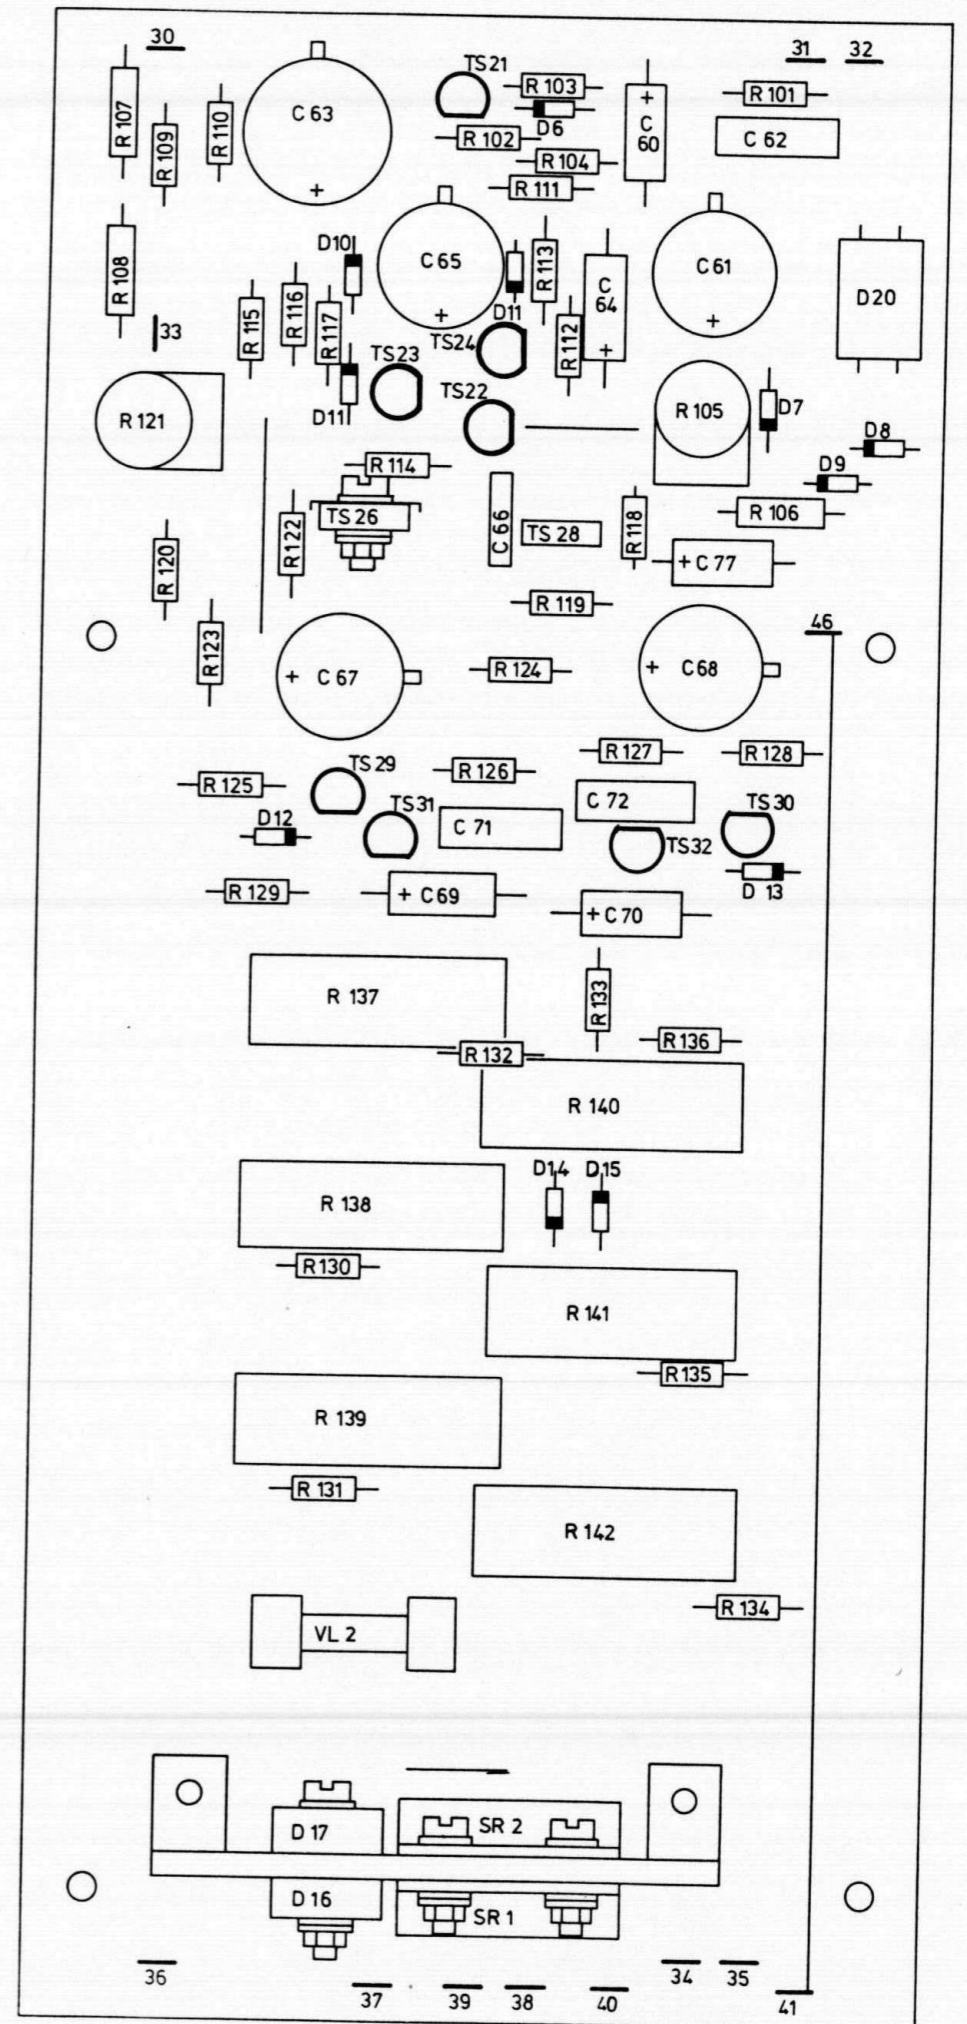

Service Manual

LBD 8127/14 LBD 8128/14

LBD 8107/14 LBD 8108/14

Mixing and Power amplifiers

4822 733 24119

MAY 84

PHILIPS

EVE 6091

EVE 6090

DC VOLTAGES MEASURED WITH METER 40 KΩ/V
UNLOADED OUTPUT VOLUME CONTROLS AT MINIMUM.

LBD 8128/14

LBD 8107/14
60 W BOOSTER

LBD 8108/14
120 WATT BOOSTER

EVE 6179

AUDIO MIXER

DC VOLTAGES MEASURED
WITH METER 40 KΩ/V
R74 - R78 MINIMUM

TO BU6/1-4
(TAPE OUT)

BU1/5
(PRIORITY SWITCHING)

BU1/4

(SUPPLY FROM)
OUTPUT PCB

(FROM OUTPUT PCB)