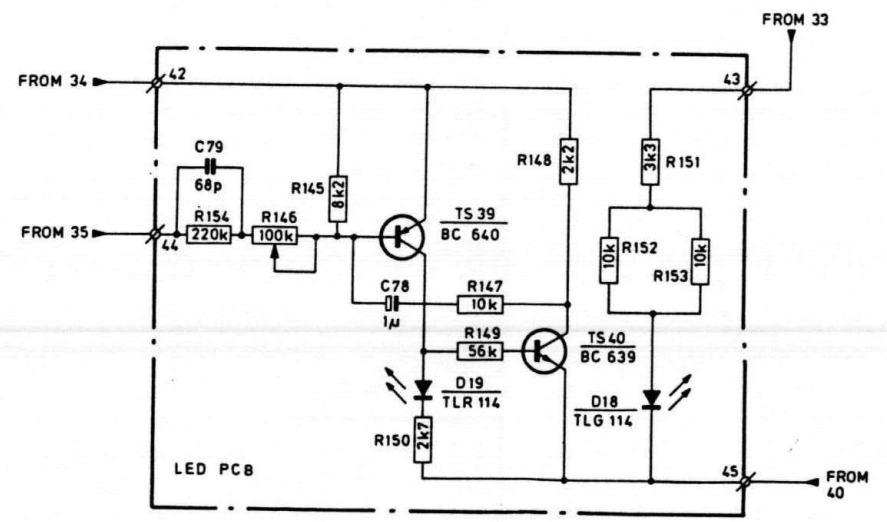

EVE 6090

DC VOLTAGES MEASURED WITH METER 40 KΩ/V
UNLOADED OUTPUT VOLUME CONTROLS AT MINIMUM.

LBD 8128/14

LBD 8107/14
60 W BOOSTER

LBD 8108/14
120 WATT BOOSTER

EVE 6179

AUDIO MIXER

DC VOLTAGES MEASURED
WITH METER 40 KΩ/V
R74 - R78 MINIMUM

TO BU6/1-4
(TAPE OUT)

BU1/5
(PRIORITY SWITCHING)

BU1/4

(SUPPLY FROM)
OUTPUT PCB

(FROM OUTPUT PCB)