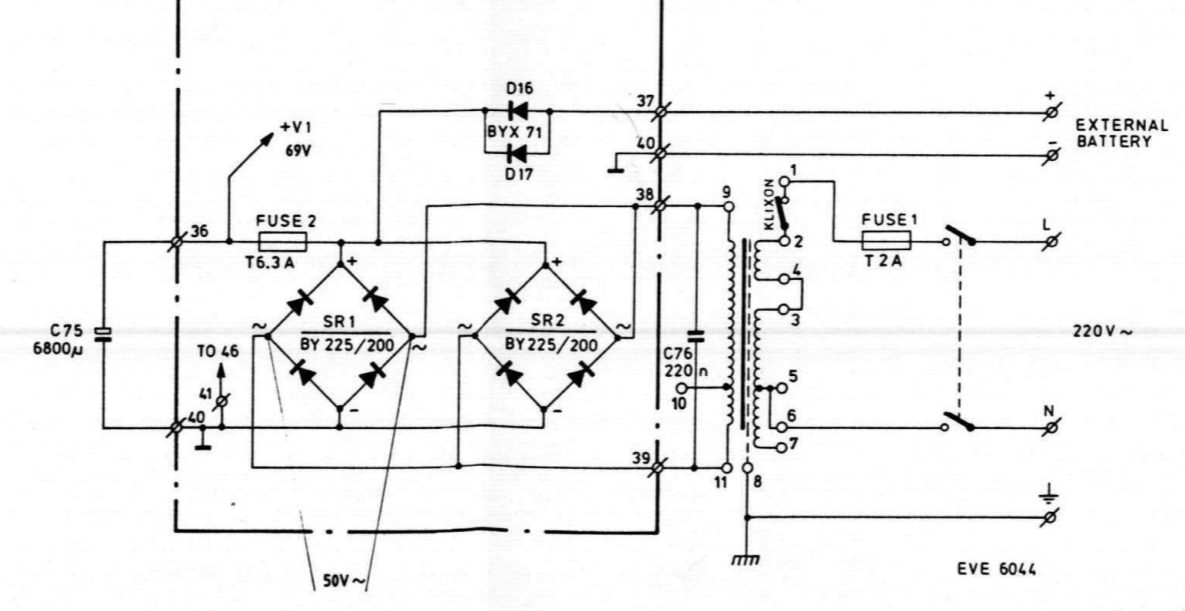

EVE 6090

DC VOLTAGES MEASURED WITH METER 40 KΩ/V
UNLOADED OUTPUT VOLUME CONTROLS AT MINIMUM.

LBD 8128/14

LBD 8107/14
60 W BOOSTER

LBD 8108/14
120 WATT BOOSTER

EVE 6179

AUDIO MIXER

DC VOLTAGES MEASURED
WITH METER 40 KΩ/V
R74 - R78 MINIMUM

TO BU6/1-4
(TAPE OUT)

BU1/5
(PRIORITY SWITCHING)

BU1/4

(SUPPLY FROM)
OUTPUT PCB

(FROM OUTPUT PCB)