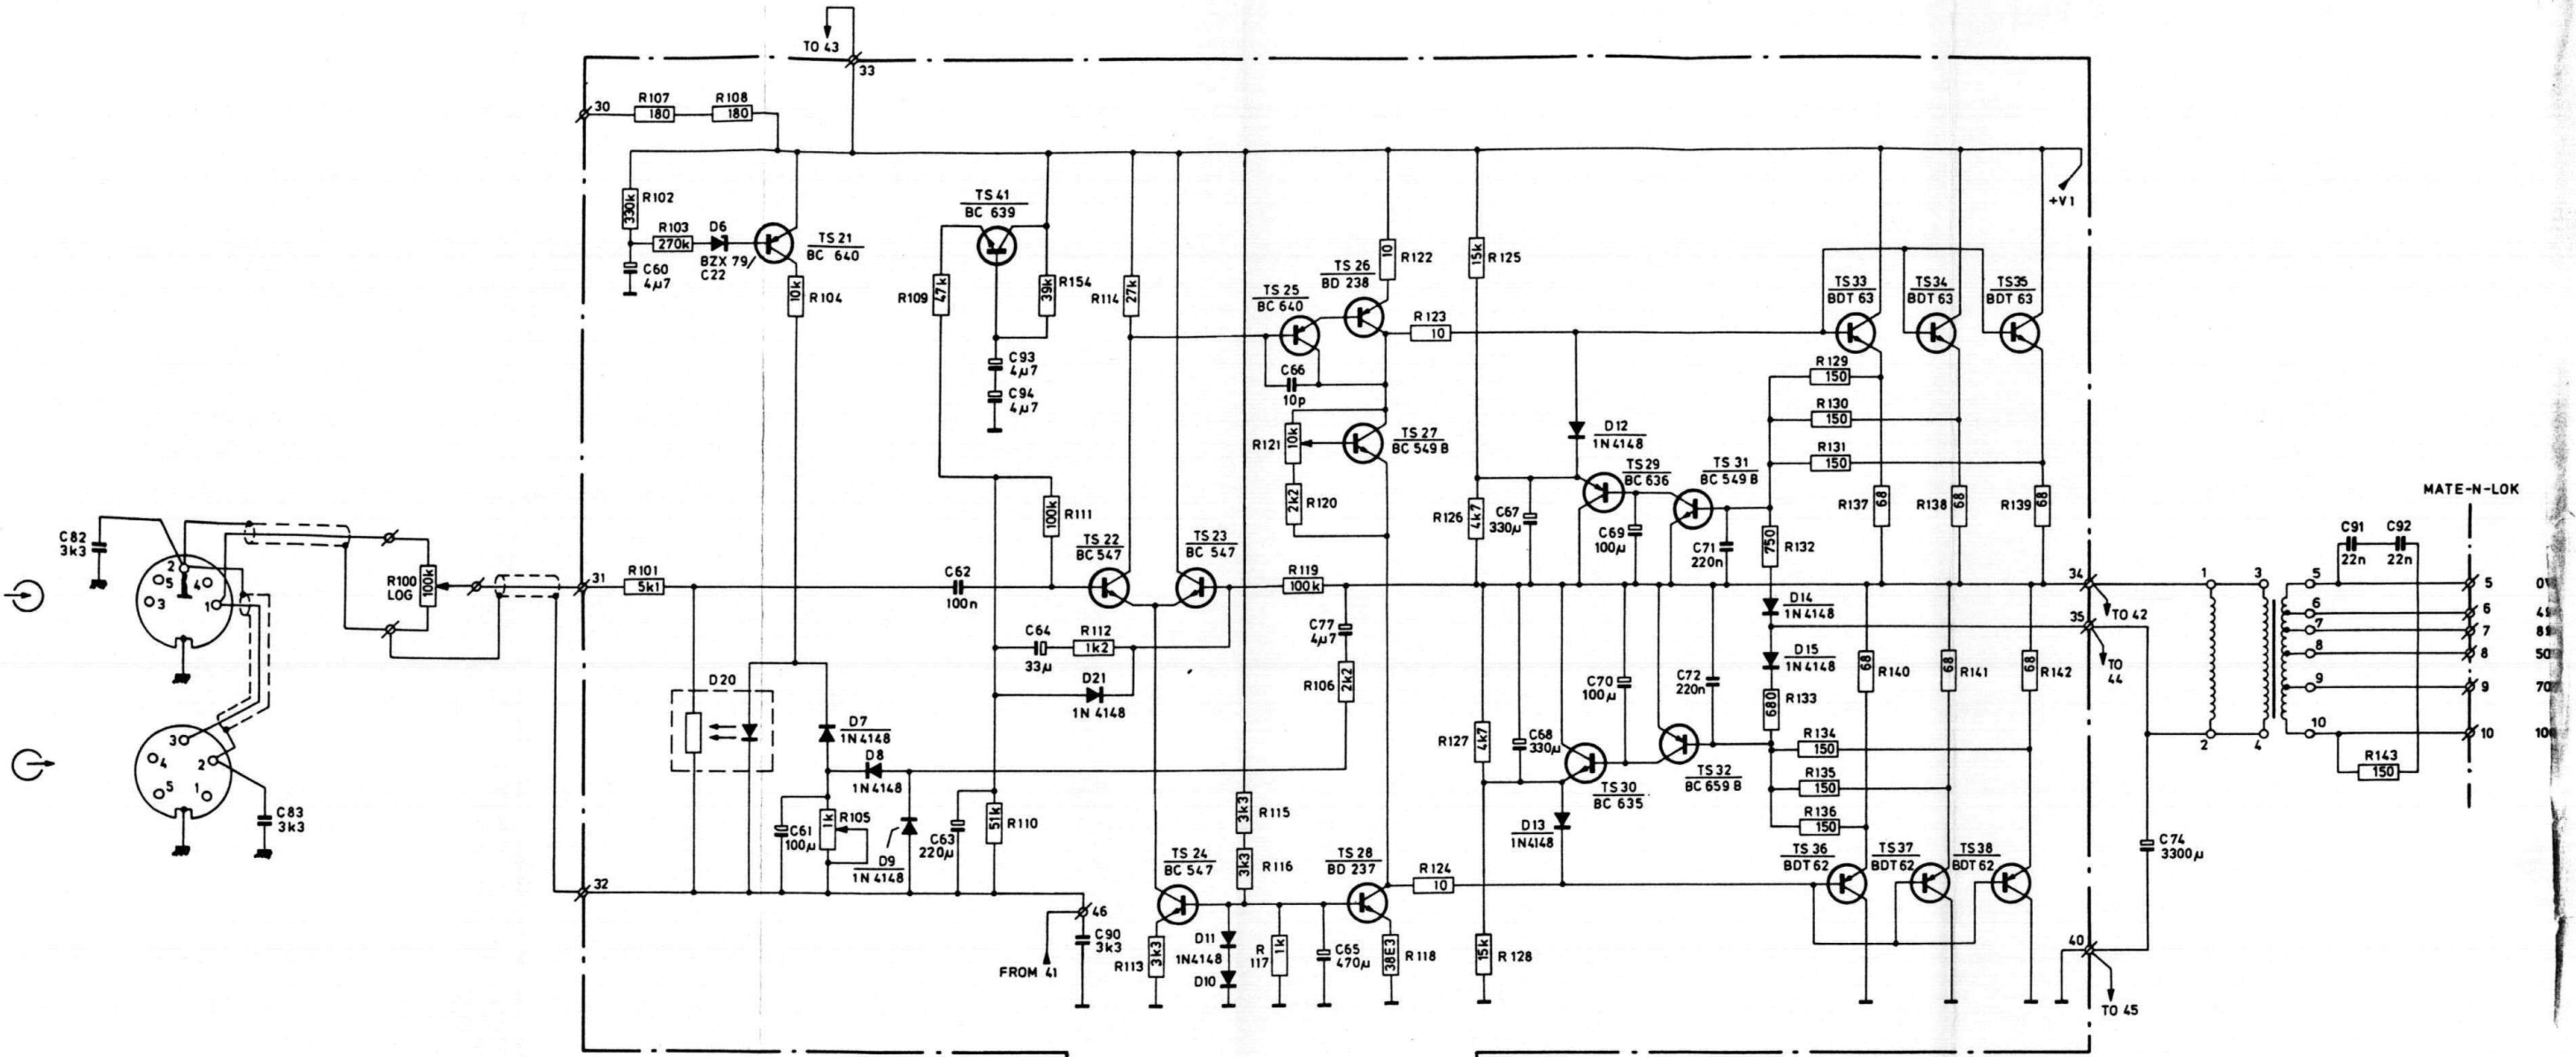

EVE 6090

DC VOLTAGES MEASURED WITH METER 40 KΩ/V
UNLOADED OUTPUT VOLUME CONTROLS AT MINIMUM.

LBD 8128/14

LBD 8107/14
60 W BOOSTER

LBD 8108/14
120 WATT BOOSTER

EVE 6179

AUDIO MIXER

DC VOLTAGES MEASURED
WITH METER 40 KΩ/V
R74 - R78 MINIMUM

TO BU6/1-4
(TAPE OUT)

BU1/5
(PRIORITY SWITCHING)

BU1/4

(SUPPLY FROM)
OUTPUT PCB

(FROM OUTPUT PCB)