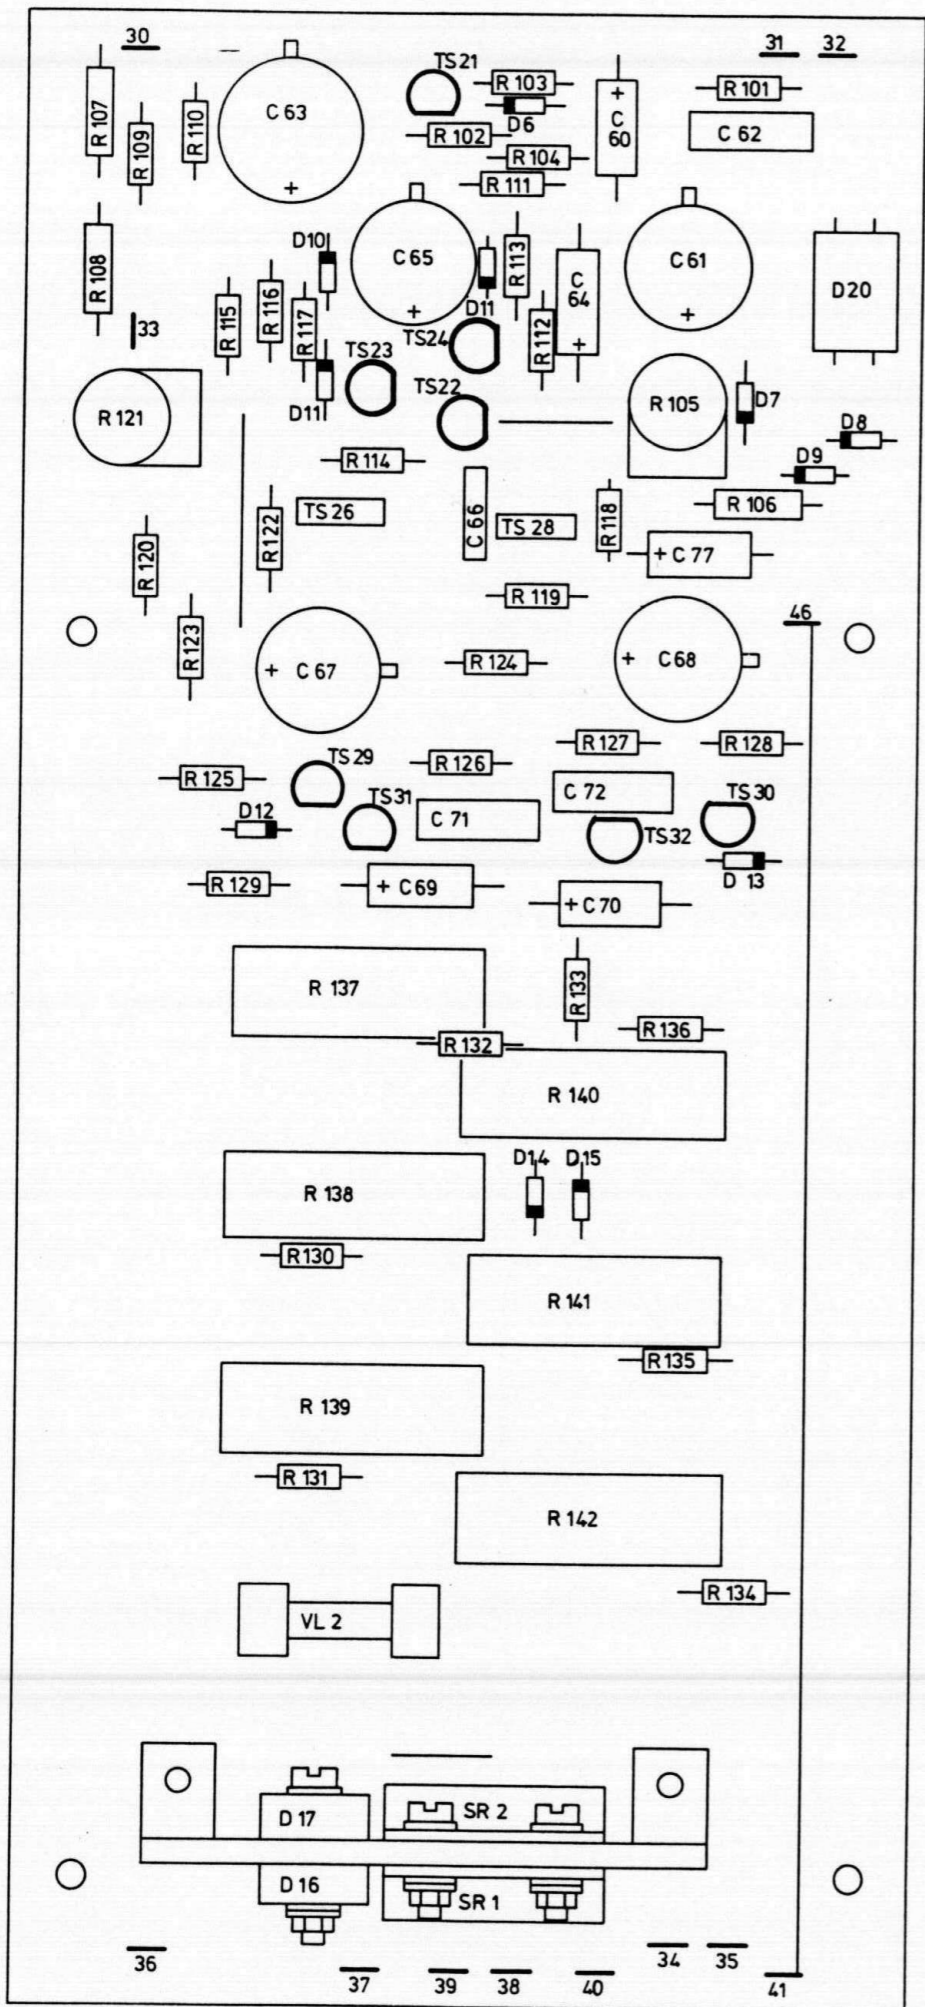

Service Manual

LBD 8127/14 LBD 8128/14

LBD 8107/14 LBD 8108/14

Mixing and Power amplifiers

4822 733 24119

MAY 84

PHILIPS

EVE 6091

EVE 6090

DC VOLTAGES MEASURED WITH METER 40 KΩ/V
UNLOADED OUTPUT VOLUME CONTROLS AT MINIMUM.

LBD 8128/14

LBD 8107/14
60 W BOOSTER

LBD 8108/14
120 WATT BOOSTER

EVE 6179

AUDIO MIXER

DC VOLTAGES MEASURED
WITH METER 40 KΩ/V
R74 - R78 MINIMUM

TO BU6/1-4
(TAPE OUT)

BU1/5
(PRIORITY SWITCHING)

BU1/4

(SUPPLY FROM)
OUTPUT PCB

(FROM OUTPUT PCB)